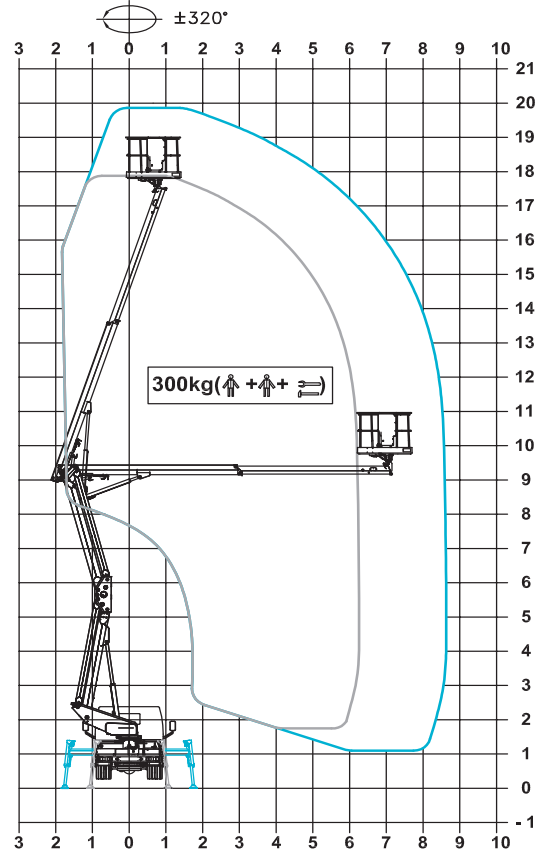

## CTEZED 20.3 HV

20 m\*

8,8 / 6,5 m\*

300 kg

18 m

1400x700x1100 mm

**GVW min**

3,5 t

\* outreach and height max values and repeatability can change within  $\pm 3\%$  due to manufacturing variation and working condition.

### DIMENSIONS