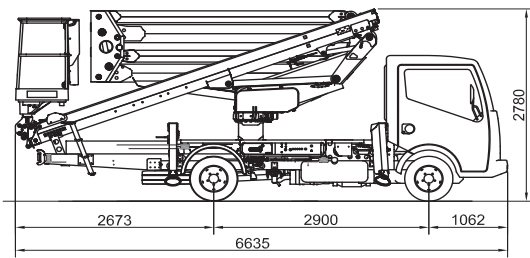

## CTEZED 20.3 HV

20 m\*

8,8 / 6,5 m\*

300 kg

18 m

1400x700x1100 mm

**GVW min**

3,5 t

\* outreach and height max values and repeatability can change within  $\pm 3\%$  due to manufacturing variation and working condition.

### DIMENSIONS